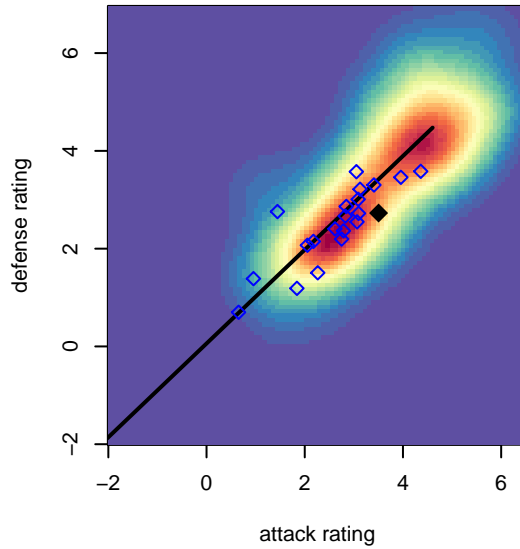

Harbor Premier Green G00

Harbor FC
 Gig Harbor, WA
 G00 total strength=1699
 attack=33.24 defense=15.31
 spr league = Win RCL G00 Div 2

alt names used:
 Harbor Premier G00
 Harbor Premier G00 Green
 Harbor Premier G00 Green A
 Harbor Premier G00-01
 HARBOR PREMIER GCST (WA)
 Harbor Premier G00 Green A
 Harbor G00
 Harbor Premier G00 Green A

**attack and defense variance (black dot)
relative to other teams
and top 10 in region**

**attack and defense rating
relative to others at age
and all opponents in last 13 months**

**attack and defense rating
relative to others at age
and all opponents in last 13 months**

Performance relative to 13 month average

Performance relative to 13 month average

Distribution of opponents
 Red = Lose zone, Blue = Win zone, Green = Even
 Black line separates win/lose zones

lot. A=Neither has attack advantage, B=Opponent has both attack and defense advantage, C=Opponent has both attack and defense disadvantage, D=Both have