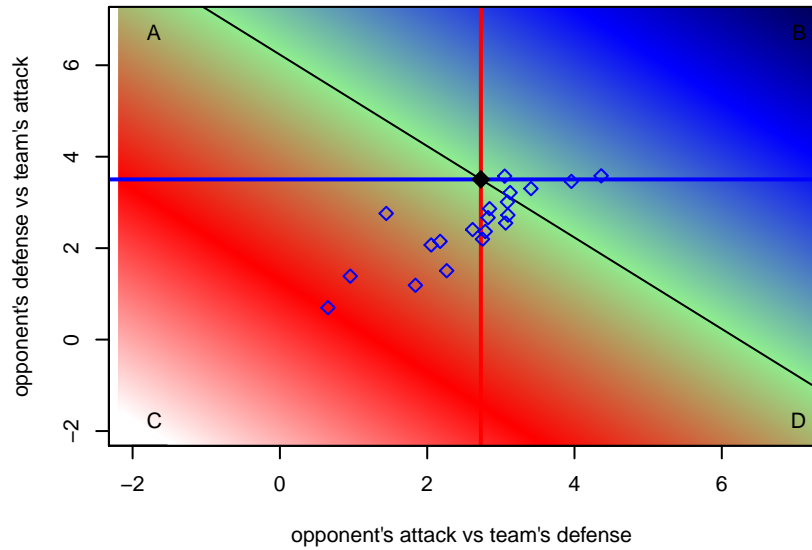

**attack and defense variance (black dot)
relative to other teams
and top 10 in region**

**attack and defense rating
relative to others at age
and all opponents in last 13 months**

**attack and defense rating
relative to others at age
and all opponents in last 13 months**

Performance relative to 13 month average

Performance relative to 13 month average

Distribution of opponents
 Red = Lose zone, Blue = Win zone, Green = Even
 Black line separates win/lose zones

lot. A=Neither has attack advantage, B=Opponent has both attack and defense advantage, C=Opponent has both attack and defense disadvantage, D=Both have