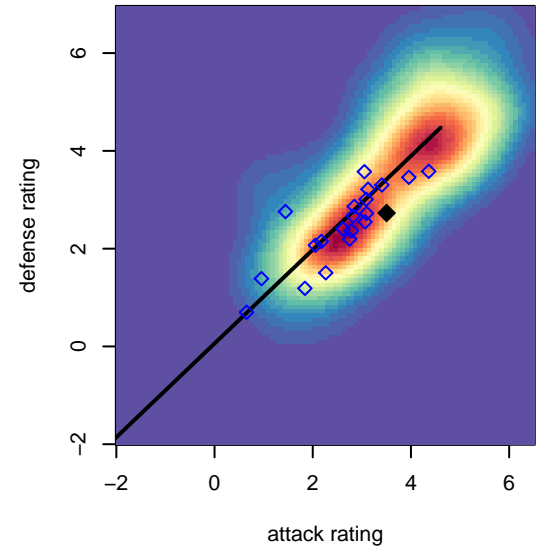

Harbor Premier Green G00

Harbor FC
 Gig Harbor, WA
 G00 total strength=1699
 attack=33.24 defense=15.31
 spr league = Win RCL G00 Div 2

alt names used:
 Harbor Premier G00
 Harbor Premier G00 Green
 Harbor Premier G00 Green A
 Harbor Premier G00-01
 HARBOR PREMIER GCST (WA)
 Harbor Premier G00 Green A
 Harbor G00
 Harbor Premier G00 Green A

Venues played:
 2016 RVS Classic GU17
 2016 Eastside FC Cup GU17
 2016 Tye Cup G00-01 Gold
 2016 Timbers Winter Showcase 2000 Showcas
 2016 Win RCL G00 Div 2
 2016 PacNW Winter Classic Premier U17
 2016 WYS Presidents Cup G00

**attack and defense variance (black dot)
relative to other teams
and top 10 in region**

**attack and defense rating
relative to others at age
and all opponents in last 13 months**

**attack and defense rating
relative to others at age
and all opponents in last 13 months**

Performance relative to 13 month average

Performance relative to 13 month average

Distribution of opponents
 Red = Lose zone, Blue = Win zone, Green = Even
 Black line separates win/lose zones

lot. A=Neither has attack advantage, B=Opponent has both attack and defense advantage, C=Opponent has both attack and defense disadvantage, D=Both have