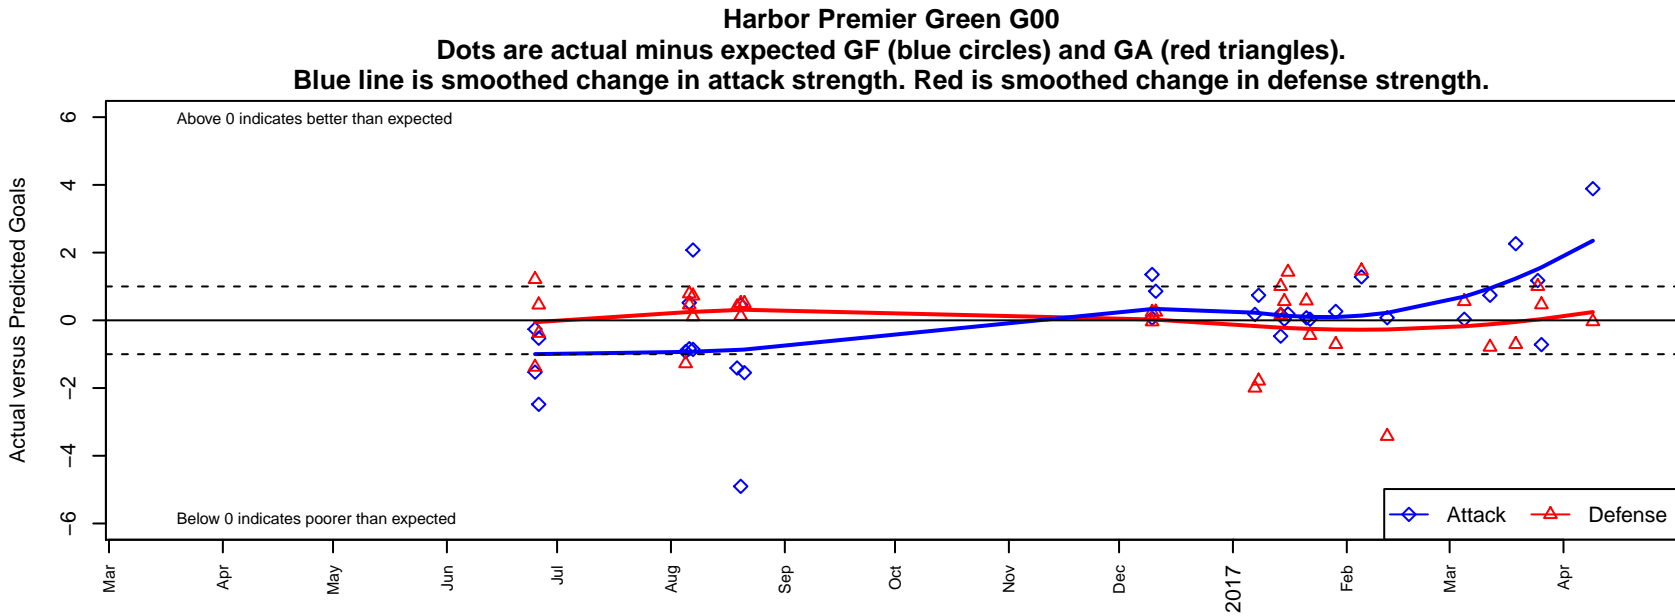

Harbor Premier Green G00

Harbor FC
 Gig Harbor, WA
 G00 total strength=1699
 attack=33.24 defense=15.31
 spr league = Win RCL G00 Div 2

alt names used:
 Harbor Premier G00
 Harbor Premier G00 Green
 Harbor Premier G00 Green A
 Harbor Premier G00-01
 HARBOR PREMIER GCST (WA)
 Harbor Premier G00 Green A
 Harbor G00
 Harbor Premier G00 Green A

**attack and defense variance (black dot)
relative to other teams
and top 10 in region**

**attack and defense rating
relative to others at age
and all opponents in last 13 months**

**attack and defense rating
relative to others at age
and all opponents in last 13 months**

Performance relative to 13 month average

Performance relative to 13 month average

Distribution of opponents
 Red = Lose zone, Blue = Win zone, Green = Even
 Black line separates win/lose zones

lot. A=Neither has attack advantage, B=Opponent has both attack and defense advantage, C=Opponent has both attack and defense disadvantage, D=Both have