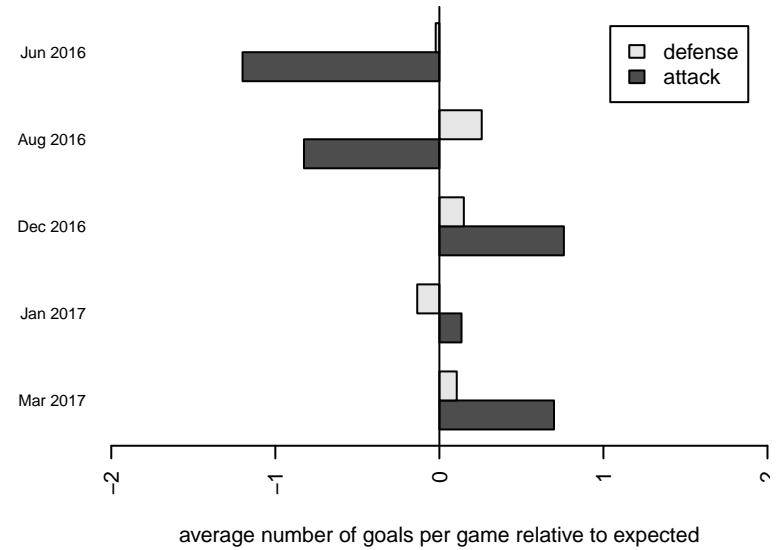

**attack and defense variance (black dot)
relative to other teams
and top 10 in region**

**attack and defense rating
relative to others at age
and all opponents in last 13 months**

**attack and defense rating
relative to others at age
and all opponents in last 13 months**

Performance relative to 13 month average

Performance relative to 13 month average

Distribution of opponents
 Red = Lose zone, Blue = Win zone, Green = Even
 Black line separates win/lose zones

lot. A=Neither has attack advantage, B=Opponent has both attack and defense advantage, C=Opponent has both attack and defense disadvantage, D=Both have