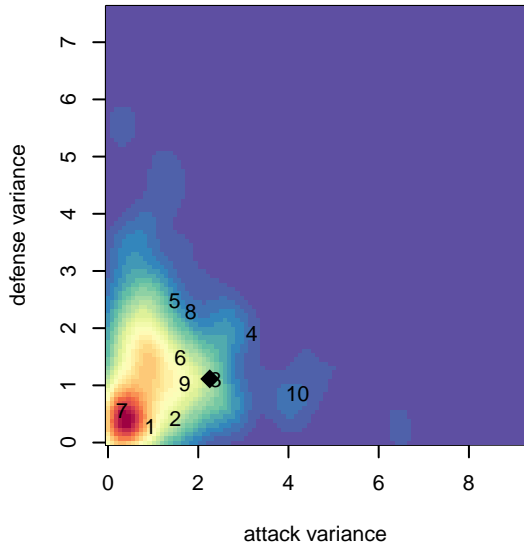

Harbor Premier Green G00

Harbor FC
 Gig Harbor, WA
 G00 total strength=1699
 attack=33.24 defense=15.31
 spr league = Win RCL G00 Div 2

alt names used:
 Harbor Premier G00
 Harbor Premier G00 Green
 Harbor Premier G00 Green A
 Harbor Premier G00-01
 HARBOR PREMIER GCST (WA)
 Harbor Premier G00 Green A
 Harbor G00
 Harbor Premier G00 Green A

**attack and defense variance (black dot)
relative to other teams
and top 10 in region**

**attack and defense rating
relative to others at age
and all opponents in last 13 months**

**attack and defense rating
relative to others at age
and all opponents in last 13 months**

Performance relative to 13 month average

Performance relative to 13 month average

Distribution of opponents
 Red = Lose zone, Blue = Win zone, Green = Even
 Black line separates win/lose zones

lot. A=Neither has attack advantage, B=Opponent has both attack and defense advantage, C=Opponent has both attack and defense disadvantage, D=Both have