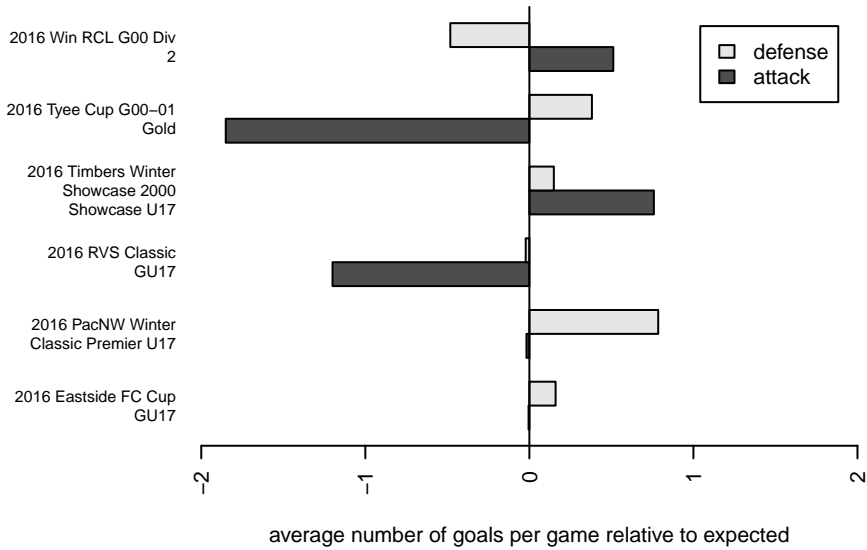

Harbor Premier Green G00

Harbor FC
 Gig Harbor, WA
 G00 total strength=1699
 attack=33.24 defense=15.31
 spr league = Win RCL G00 Div 2

alt names used:
 Harbor Premier G00
 Harbor Premier G00 Green
 Harbor Premier G00 Green A
 Harbor Premier G00-01
 HARBOR PREMIER GCST (WA)
 Harbor Premier G00 Green A
 Harbor G00
 Harbor Premier G00 Green A

Venues played:
 2016 RVS Classic GU17
 2016 Eastside FC Cup GU17
 2016 Tye Cup G00-01 Gold
 2016 Timbers Winter Showcase 2000 Showcas
 2016 Win RCL G00 Div 2
 2016 PacNW Winter Classic Premier U17
 2016 WYS Presidents Cup G00

**attack and defense variance (black dot)
relative to other teams
and top 10 in region**

**attack and defense rating
relative to others at age
and all opponents in last 13 months**

**attack and defense rating
relative to others at age
and all opponents in last 13 months**

Performance relative to 13 month average

Performance relative to 13 month average

Distribution of opponents
 Red = Lose zone, Blue = Win zone, Green = Even
 Black line separates win/lose zones

lot. A=Neither has attack advantage, B=Opponent has both attack and defense advantage, C=Opponent has both attack and defense disadvantage, D=Both have